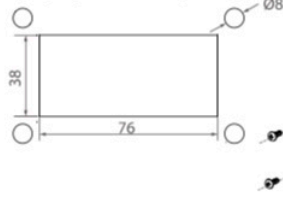

### Installation

Panel thickness: 1mm

drilling template for metal panel:

### Installation

Panel thickness: 15-21mm

drilling template for wooden panel: