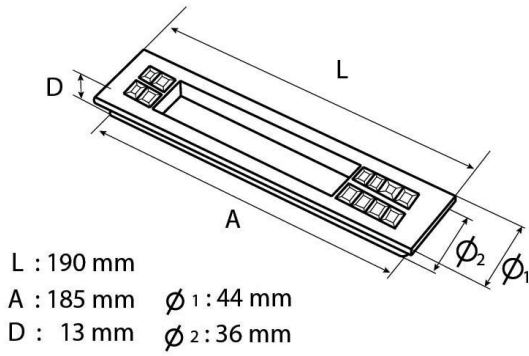

YUN TSUEI 蕴粹

Code-111/ Color-Grey

111 S 160mm